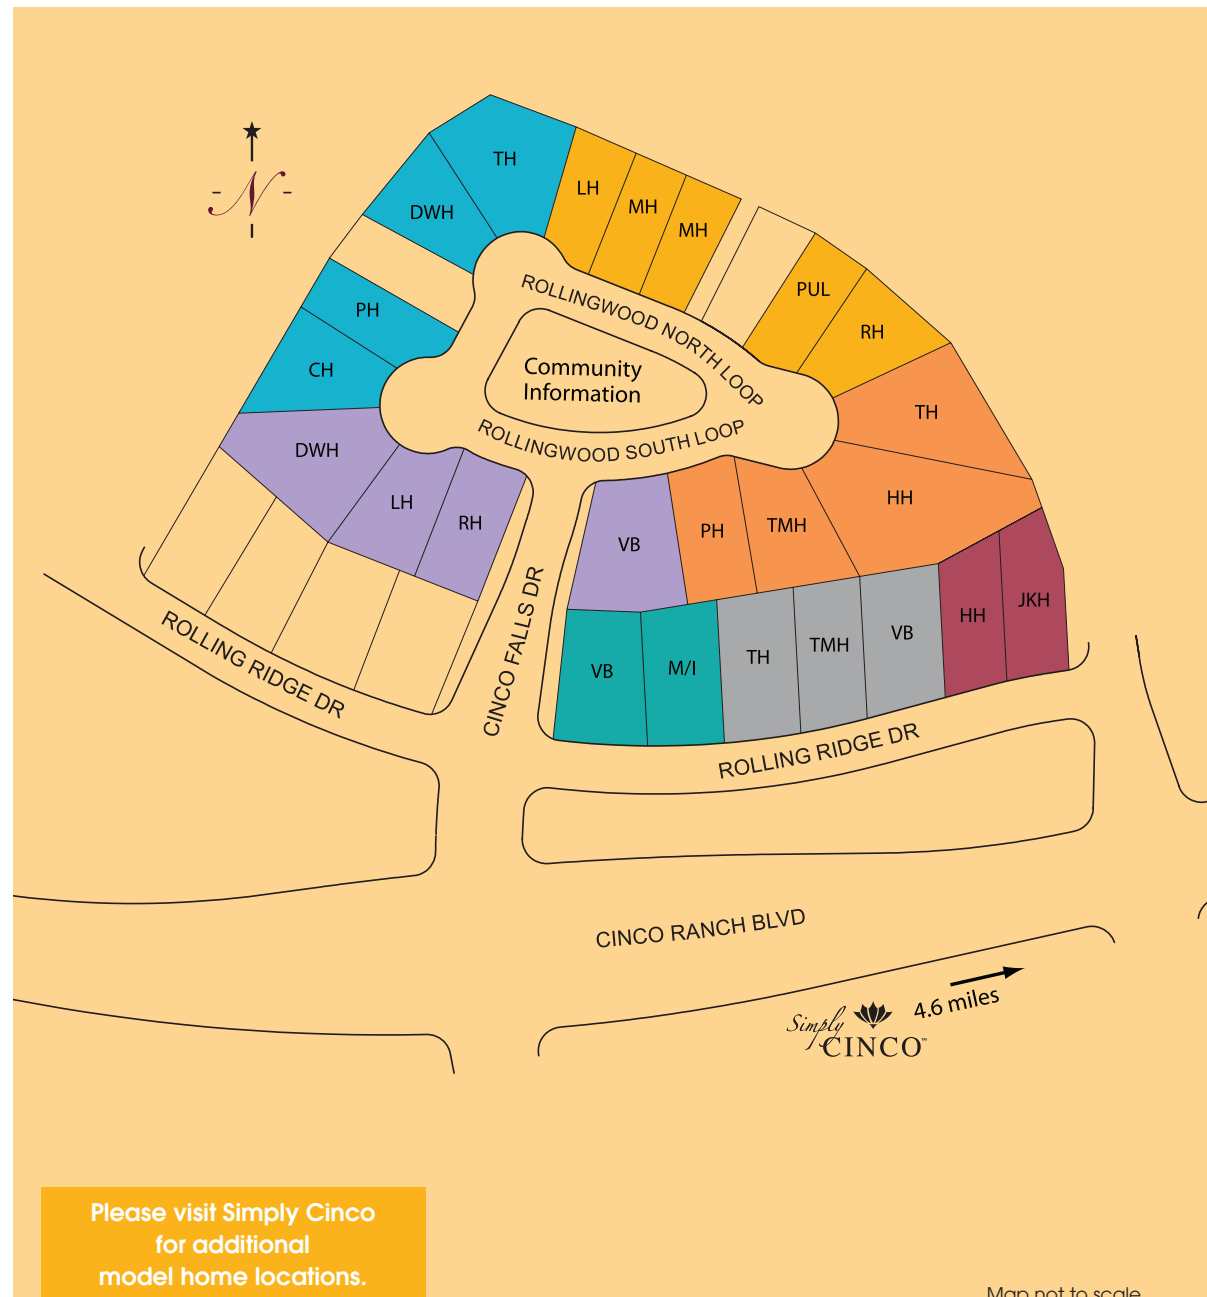

From the \$170s—50' Home Sites

LH—Lennar Homes
MH—Meritage Homes
PUL—Pulte Homes
RH—Ryland Homes

From the \$280s—65' Home Sites

DWH—David Weekley Homes
LH—Lennar Homes
RH—Ryland Homes
VB—Village Builders

From the \$210s—55' Home Sites

CH—Chesmar Homes
DWH—David Weekley Homes
PH—Perry Homes
TH—Trendmaker Homes

From the \$290s—Park Place

HH—Highland Homes
JKH—J. Kyle Homes

From the \$270s—60' Home Sites

HH—Highland Homes
PH—Perry Homes
TH—Trendmaker Homes
TMH—Taylor Morrison Homes

From the \$360s—70' Home Sites

TH—Trendmaker Homes
TMH—Taylor Morrison Homes
VB—Village Builders

From the \$470s—80' Home Sites

M/I—M/I Homes
VB—Village Builder

Please visit [Simply Cinco](#) for additional model home locations.